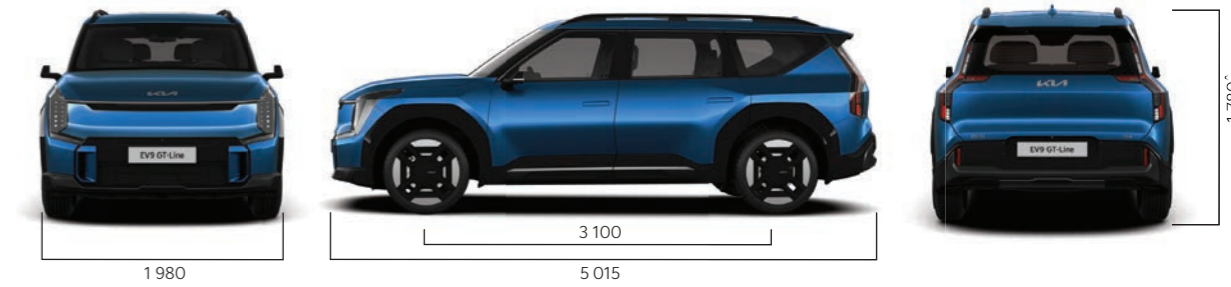

Seat Upholstery

White & Black

Brown & Black

Dimensions

Unit: mm

Body Colors

Snow White Pearl

Ocean Blue