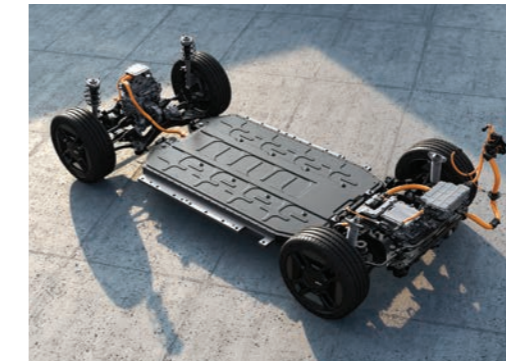

Power to your journeys.

The EV9's exhilarating performance comes from its high-powered motors, which deliver 282.6 kW power and 700 Nm of torque. Coupled with a high-energy battery that goes from 10% to 80% in just 24 minutes**, this electric is unstoppable, no matter how long the road.