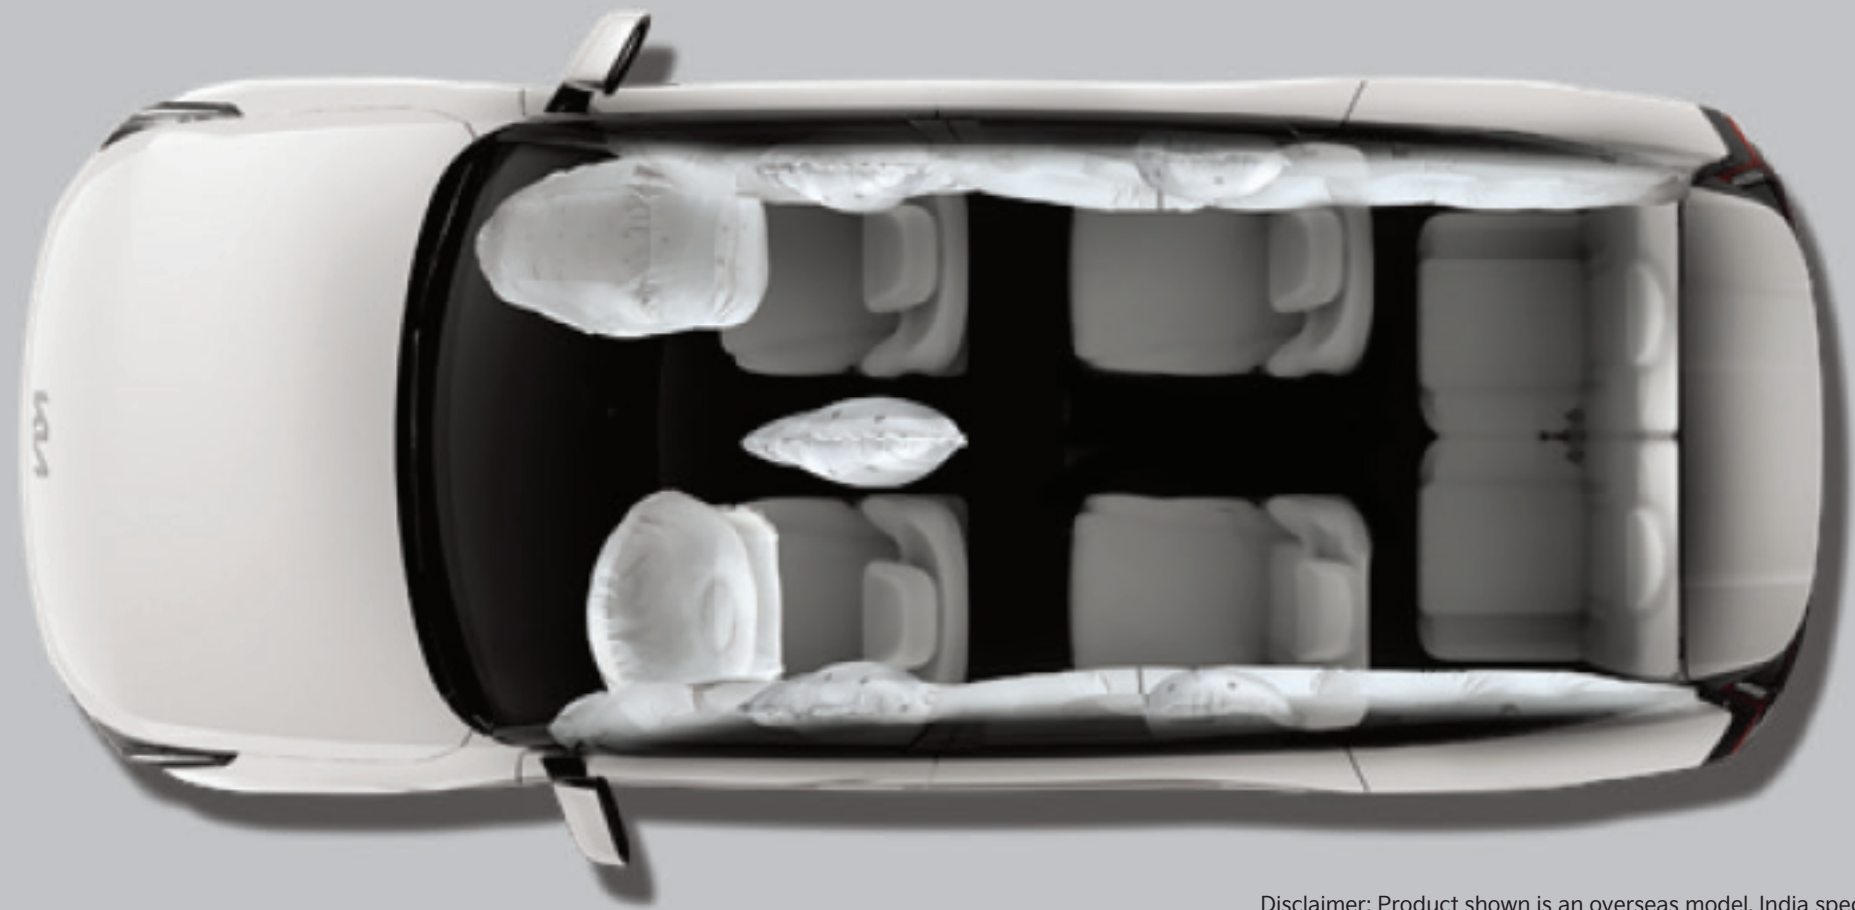

Shift-by-wire Selector

Digital IRVM

Vehicle-to-load (V2L)

Smart Power Tailgate

Meridian Premium Sound System with 14 Speakers

10 Airbags

Disclaimer: Product shown is an overseas model. India specification may differ. Image shown for representation purpose only.

ADAS Level 2

Disclaimer: Product shown is an overseas model. India specification may differ.

Safety that's electrifying.

Ever vigilant and always ready to step in, the EV9 ensures the ultimate in active and passive safety. With more than 27 ADAS functions and a plethora of other features, everyone in and around the EV9 stays safe and in control.