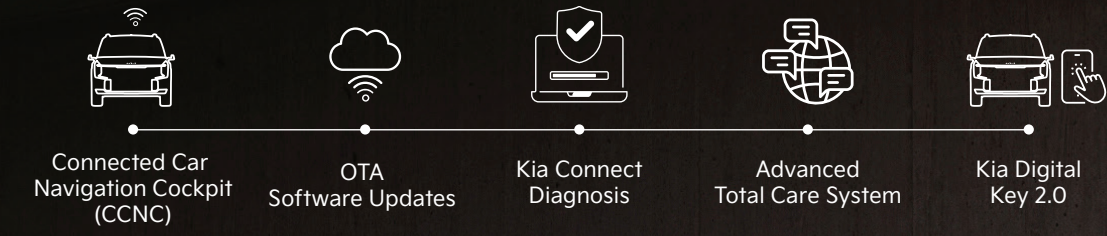

ADAS Level 2

Disclaimer: Product shown is an overseas model. India specification may differ.

Safety that's electrifying.

Ever vigilant and always ready to step in, the EV9 ensures the ultimate in active and passive safety. With more than 27 ADAS functions and a plethora of other features, everyone in and around the EV9 stays safe and in control.

Forward Collision Avoidance Assist - Junction Crossing

Blind Spot Collision Avoidance Assist

360 Degree Camera

Blind View Monitor

Next-gen Kia Connect

Disclaimer: Product shown is an overseas model. India specification may differ.

The strongest bond.

Stay in sync with the EV9 no matter where you are. More than 100 connected car features, dynamic solutions, and seamless integrations make owning this electric a joyful experience with Next-gen Kia Connect.